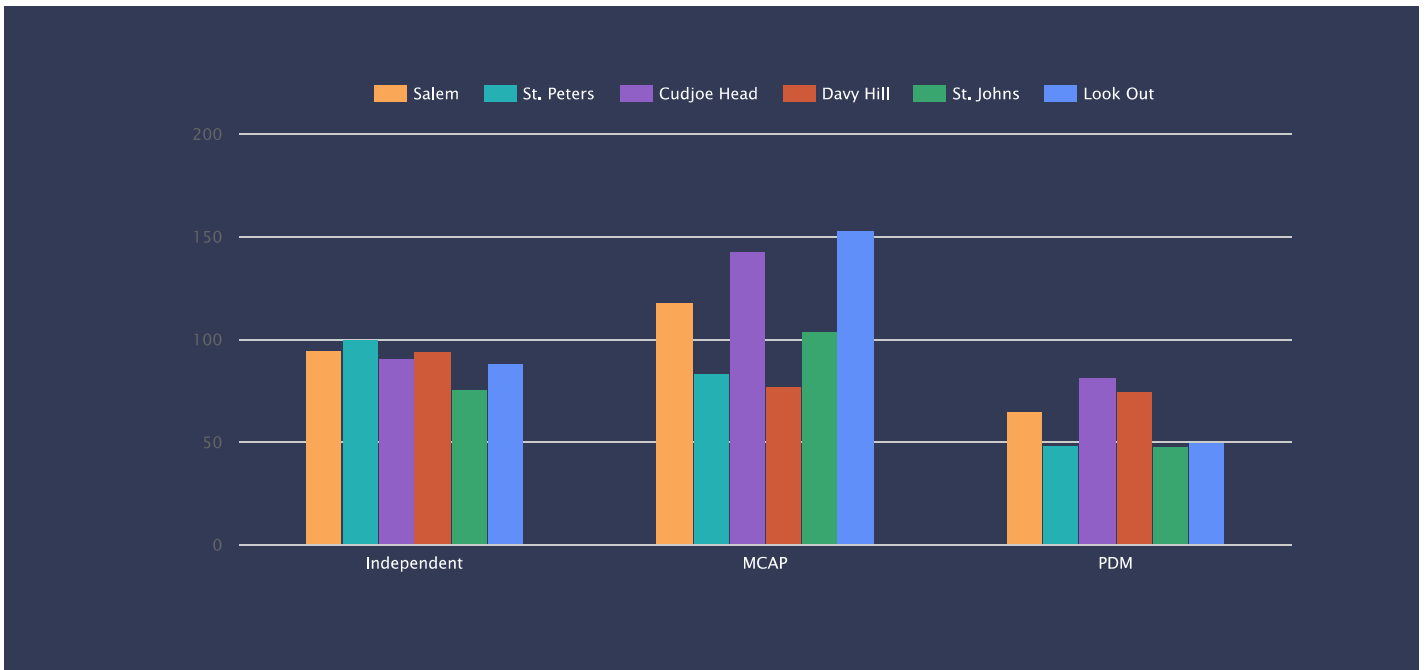

BY-ELECTIONS

2017

Total Votes Divisions 2014 Results (<http://2014.elections.ms>)

VOTES COUNTED: 100%

	Candidate	Party	Votes
1.	 Samuel Joseph	MCAP	679
2.	 Emile Duberry	PDM	369
3.	 Jermaine Wade	Independent	244
4.	 Charlesworth Phillip	Independent	159
5.	 Victor James	Independent	97
6.	 Keithroy Morson	Independent	37
7.	 Winston Pond	Independent	7

VOTES BY PARTY

RANDOM FACTS

Registered Voters: **3866**
Voter Turn-out: **1611**

VOTES BY PARTY (DIVISION)

Last updated 9 minutes ago