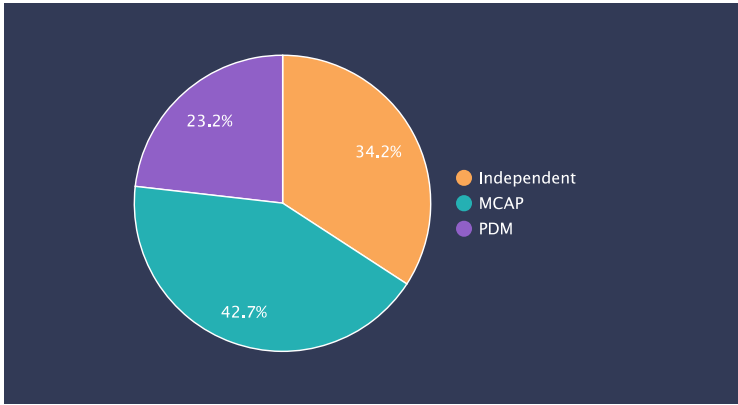

BY-ELECTIONS

2017

Total Votes Divisions 2014 Results (<http://2014.elections.ms>)

VOTES COUNTED: 100%

	Candidate	Party	Votes
1.	 Samuel Joseph	MCAP	679
2.	 Emile Duberry	PDM	369
3.	 Jermaine Wade	Independent	244
4.	 Charlesworth Phillip	Independent	159
5.	 Victor James	Independent	97
6.	 Keithroy Morson	Independent	37
7.	 Winston Pond	Independent	7

VOTES BY PARTY

RANDOM FACTS

Registered Voters: **3866**
Voter Turn-out: **1611**

VOTES BY PARTY (DIVISION)

Last updated 9 minutes ago